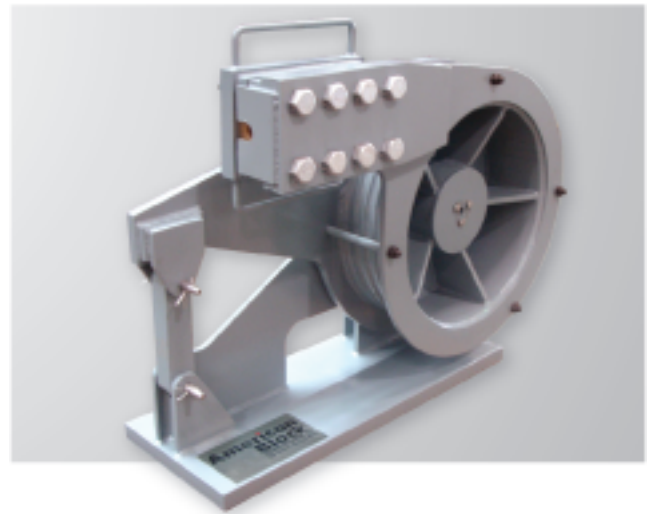

- ▶ Capacity Ranges from 30 KIPS to 200 KIPS, wire rope from 5/8" to 2.25"
- ▶ Left hand models available
- ▶ Mounting Options: Floor Mounted or Mast Mounted

SINGLE LINE PULL (KIPS)	MODEL NUMBER	MOUNT	ROTATING	LOAD CELL TYPE	LOAD CELL MODEL	WIRELINE SIZES (INCHES)	DRUM DIAMETER (INCHES)	EQUIVALENT MODEL
160	FCX-160	FLOOR	NO	COMPRESSION	E551	1.75-2.00	36	NOV H160
150	FCX-150	FLOOR	NO	COMPRESSION	E551	1.25-1.75	42	DRECO FRH-150-C
150	FCX-150	FLOOR	NO	COMPRESSION	E551	1.625-2.00	38	HERCULES HA150T-SG
130	FCX-130	FLOOR	NO	COMPRESSION	E551	1.50-1.75	31	HERCULES HA130T-SG
100	FCX-100	FLOOR	NO	COMPRESSION	E551	1.25-1.625	28.13	HERCULES HA120T-SG
100	FCX-100	FLOOR	NO	TENSION	E80	1.25-1.625	28.13	HERCULES HA131T
100	FCX-100	MAST	NO	TENSION	E80	1.25-1.50	28.13	DRECO LOF-100-T
100	FCX-100	MAST	NO	COMPRESSION	E551	1.25-1.50	28.13	DRECO LOF-100-C
75	FCX-75	FLOOR	NO	COMPRESSION	E551	1.25-1.375	23.5	DRECO FLH-75-C
60	FCX-60	FLOOR	NO	COMPRESSION	E543	1.00-1.25	24	HERCULES HA119T
60	FCX-60	FLOOR	NO	TENSION	E80	1.00-1.25	24	HERCULES HA129T
45	FCX-45	MAST	NO	COMPRESSION	E542	0.875-1.25	16	HERCULES HA118T
30	FCX-30	MAST	NO	COMPRESSION	E190	0.625-1.00	10	HERCULES HA117T